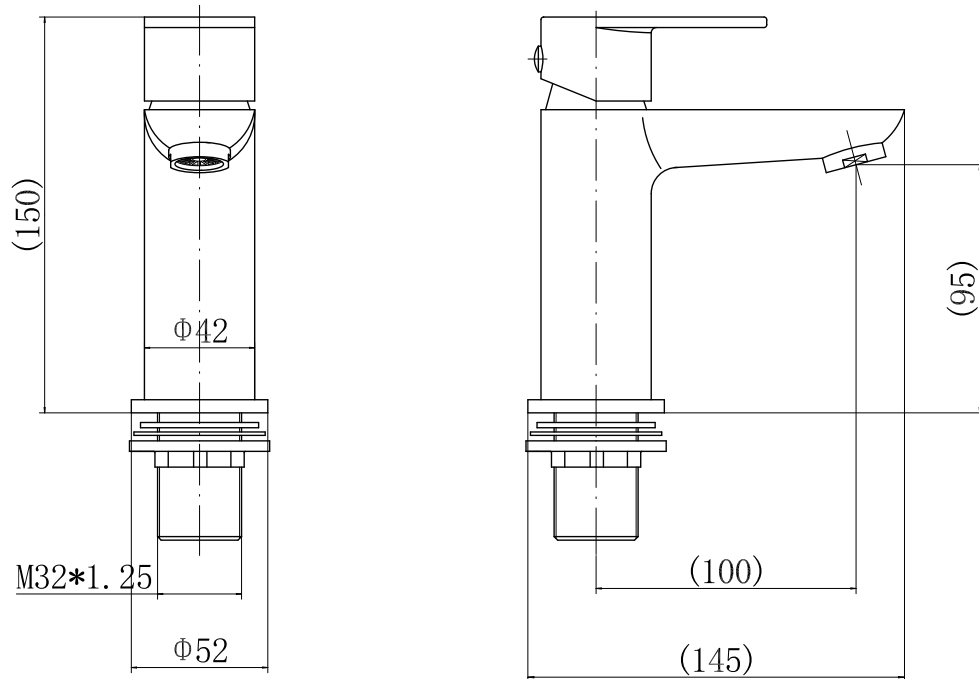

Range: Lancio Brassware

Type: Basin Mono Mixer

Code: LC009

Version/Date: v1 01/24

Information:
Low Pressure.

Guarantee/Aftercare: During installation extra care must be taken to avoid damaging the fittings. We provide a guarantee against faulty manufacture or materials (excluding serviceable parts), providing they have been installed, cared for and used in accordance with our instructions and good plumbing practice. We recommend that all brassware is installed to allow access to serviceable parts as we cannot accept responsibility in the event that access is required.