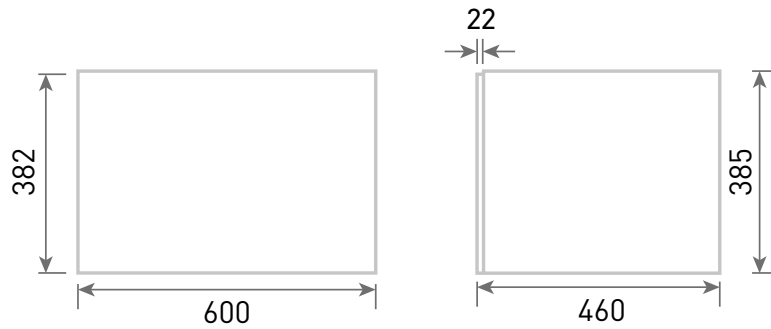

Range: Belgrave Furniture
 Type: 60 Wall Mounted Unit
 Code: NH01
 Version/Date: v2 01/24

Unit Colours:

Guarantee/Aftercare: During installation extra care must be taken to avoid damaging the fittings. We provide a guarantee against faulty manufacture or materials (excluding serviceable parts), providing they have been installed, cared for and used in accordance with our instructions and good plumbing practice.