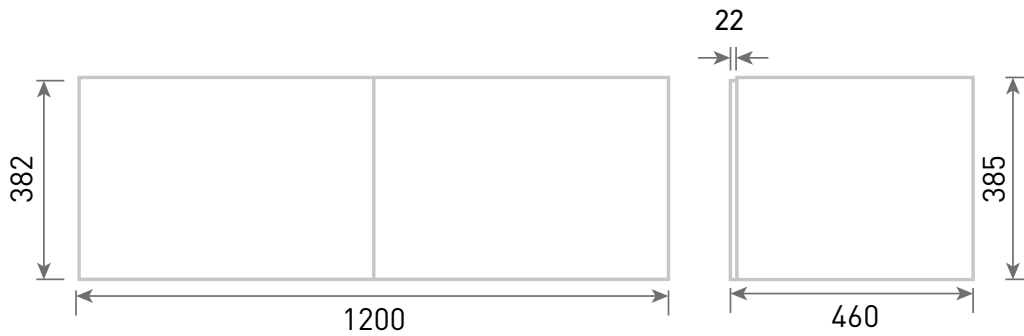

Range: Belgrave Furniture
 Type: 120 Wall Mounted Unit
 Code: NH03
 Version/Date: v2 01/24

Guarantee/Aftercare: During installation extra care must be taken to avoid damaging the fittings. We provide a guarantee against faulty manufacture or materials (excluding serviceable parts), providing they have been installed, cared for and used in accordance with our instructions and good plumbing practice.