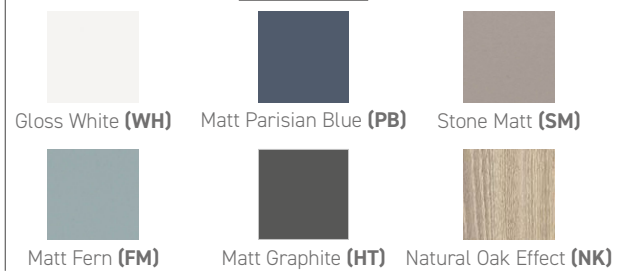

Unit Colours:

Phoenix Whirlpools Ltd. Unit 8, Leeds 27 Industrial Estate, Bruntcliffe Ave. Morley, Leeds LS27 0LL

Tel: 0113 201 2260 Email: sales@phoenix-uk.com Web: www.phoenix-uk.com