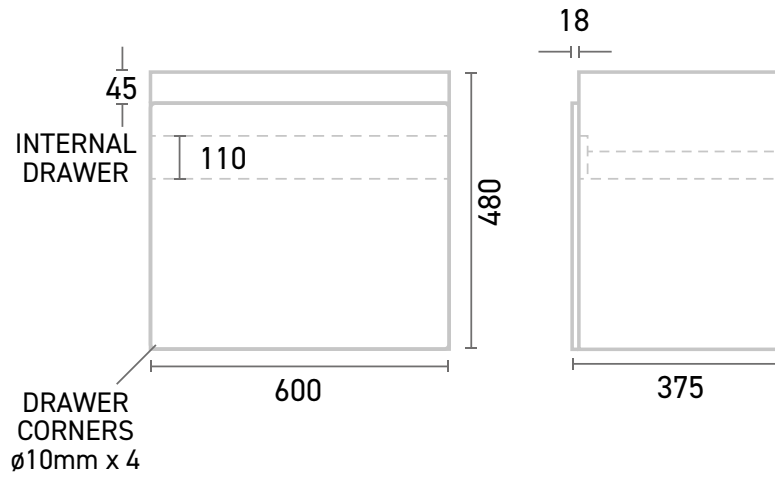

Range:	Furniture
Type:	Lune 60 Wall Unit
Code:	NL02
Version/Date:	v1 01/24

Information:

Guarantee/Aftercare: During installation extra care must be taken to avoid damaging the fittings. We provide a guarantee against faulty manufacture or materials (excluding serviceable parts), providing they have been installed, cared for and used in accordance with our instructions and good plumbing practice.