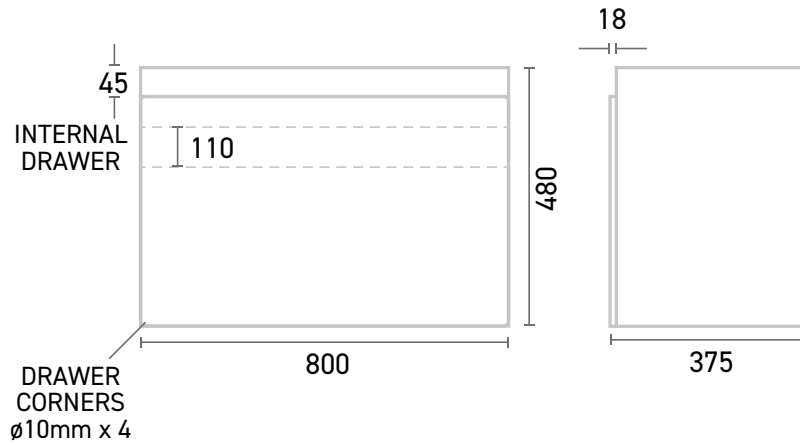

Range:	Furniture
Type:	Lune 80 Wall Unit
Code:	NL03
Version/Date:	v1 01/24

Information:

Guarantee/Aftercare: During installation extra care must be taken to avoid damaging the fittings. We provide a guarantee against faulty manufacture or materials (excluding serviceable parts), providing they have been installed, cared for and used in accordance with our instructions and good plumbing practice.