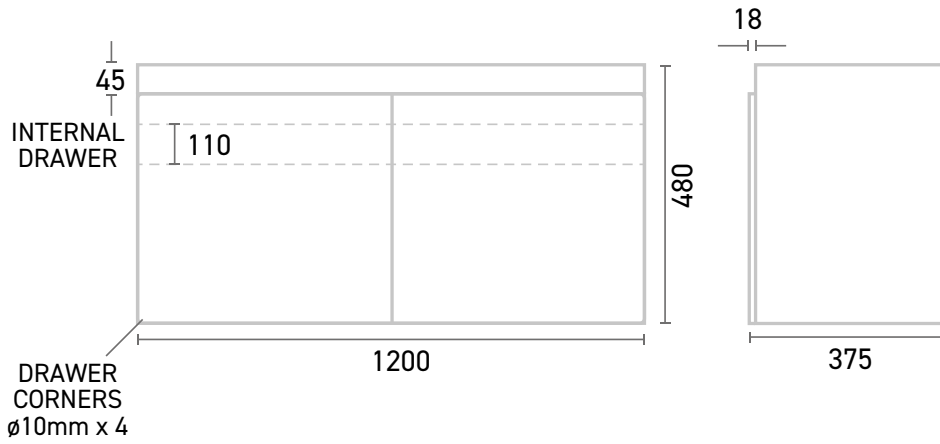

Range: Furniture
 Type: Lune 120 Wall Unit
 Code: NL04
 Version/Date: v1 01/24

Information:

Guarantee/Aftercare: During installation extra care must be taken to avoid damaging the fittings. We provide a guarantee against faulty manufacture or materials (excluding serviceable parts), providing they have been installed, cared for and used in accordance with our instructions and good plumbing practice.