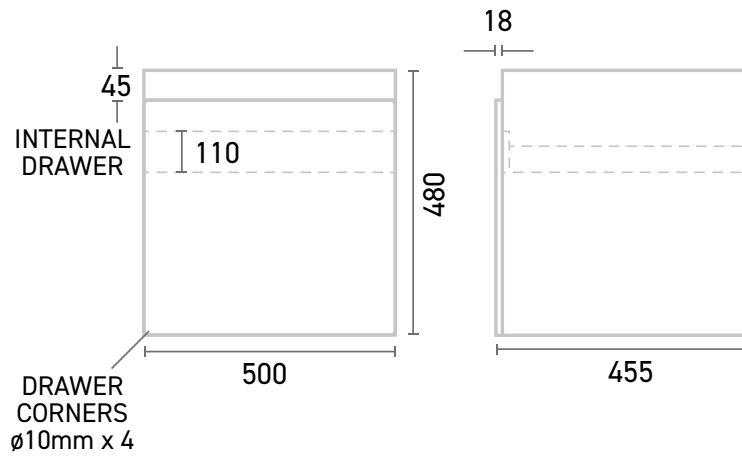

| | |
|---------------|-------------------|
| Range: | Furniture |
| Type: | Lune 50 Wall Unit |
| Code: | NL05 |
| Version/Date: | v1 01/24 |

Information:

Guarantee/Aftercare: During installation extra care must be taken to avoid damaging the fittings. We provide a guarantee against faulty manufacture or materials (excluding serviceable parts), providing they have been installed, cared for and used in accordance with our instructions and good plumbing practice.