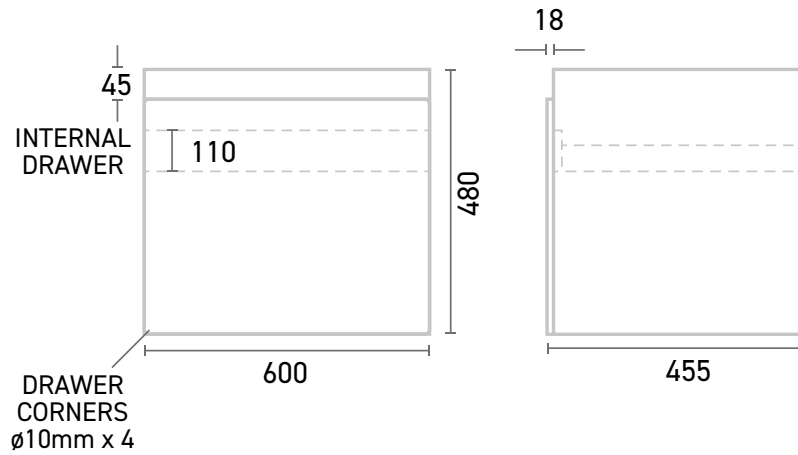

Range:	Furniture
Type:	Lune 60 Wall Unit
Code:	NL06
Version/Date:	v1 01/24

**Information:**

Guarantee/Aftercare: During installation extra care must be taken to avoid damaging the fittings. We provide a guarantee against faulty manufacture or materials (excluding serviceable parts), providing they have been installed, cared for and used in accordance with our instructions and good plumbing practice.