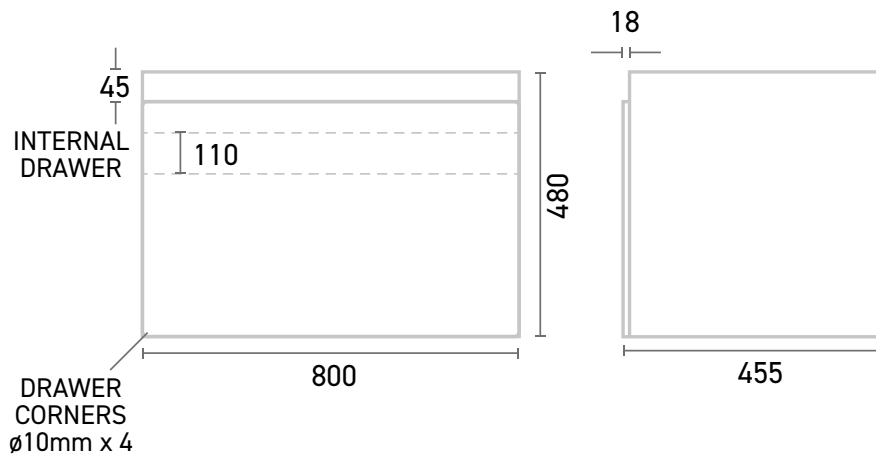

Range:	Furniture
Type:	Lune 80 Wall Unit
Code:	NL07
Version/Date:	v1 01/24

Guarantee/Aftercare: During installation extra care must be taken to avoid damaging the fittings. We provide a guarantee against faulty manufacture or materials (excluding serviceable parts), providing they have been installed, cared for and used in accordance with our instructions and good plumbing practice.