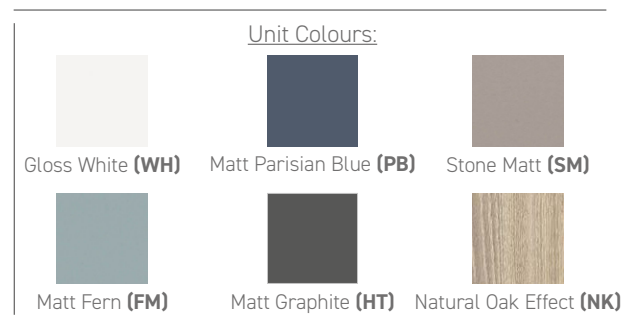

Range:	Furniture
Type:	Lune 80 Wall Unit
Code:	NL07
Version/Date:	v1 01/24

Guarantee/Aftercare: During installation extra care must be taken to avoid damaging the fittings. We provide a guarantee against faulty manufacture or materials (excluding serviceable parts), providing they have been installed, cared for and used in accordance with our instructions and good plumbing practice.