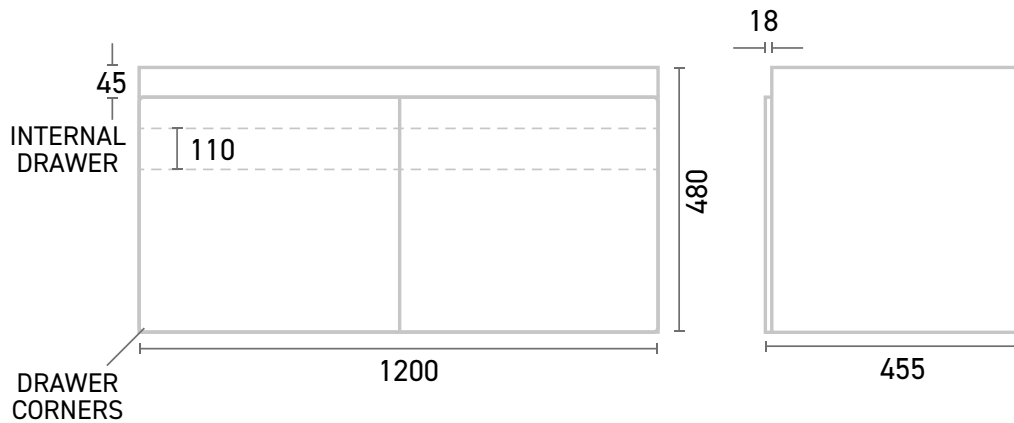

Range:	Furniture
Type:	Lune 120 Wall Unit
Code:	NL08
Version/Date:	v1 01/24

Guarantee/Aftercare: During installation extra care must be taken to avoid damaging the fittings. We provide a guarantee against faulty manufacture or materials (excluding serviceable parts), providing they have been installed, cared for and used in accordance with our instructions and good plumbing practice.