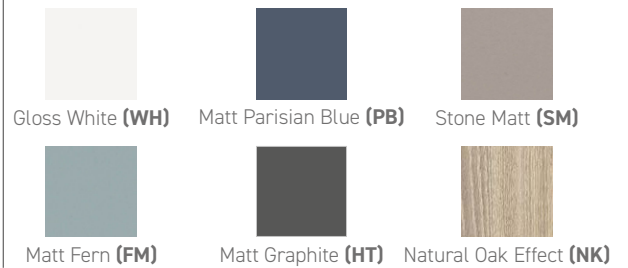

Range: Furniture
 Type: Lune 60 Floor Standing Unit
 Code: NL10
 Version/Date: v1 01/24

Unit Colours:

Guarantee/Aftercare: During installation extra care must be taken to avoid damaging the fittings. We provide a guarantee against faulty manufacture or materials (excluding serviceable parts), providing they have been installed, cared for and used in accordance with our instructions and good plumbing practice.