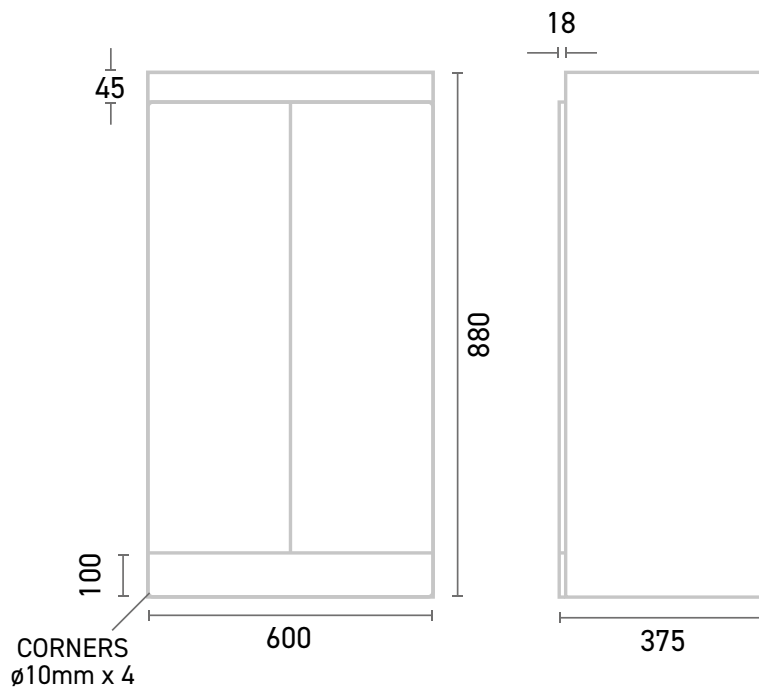

Range: Furniture
 Type: Lune 60 Floor Standing Unit
 Code: NL10
 Version/Date: v1 01/24

Unit Colours:

Guarantee/Aftercare: During installation extra care must be taken to avoid damaging the fittings. We provide a guarantee against faulty manufacture or materials (excluding serviceable parts), providing they have been installed, cared for and used in accordance with our instructions and good plumbing practice.