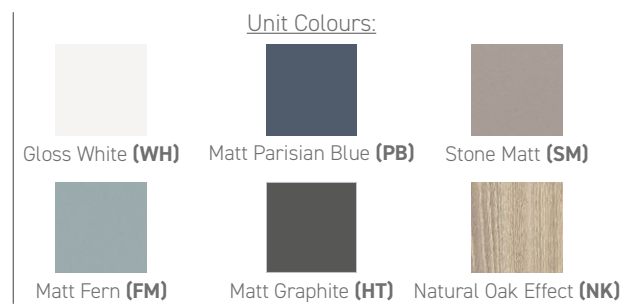

Range: Furniture  
 Type: Lune 120 Floor Standing Unit  
 Code: NL16  
 Version/Date: v1 01/24

Guarantee/Aftercare: During installation extra care must be taken to avoid damaging the fittings. We provide a guarantee against faulty manufacture or materials (excluding serviceable parts), providing they have been installed, cared for and used in accordance with our instructions and good plumbing practice.