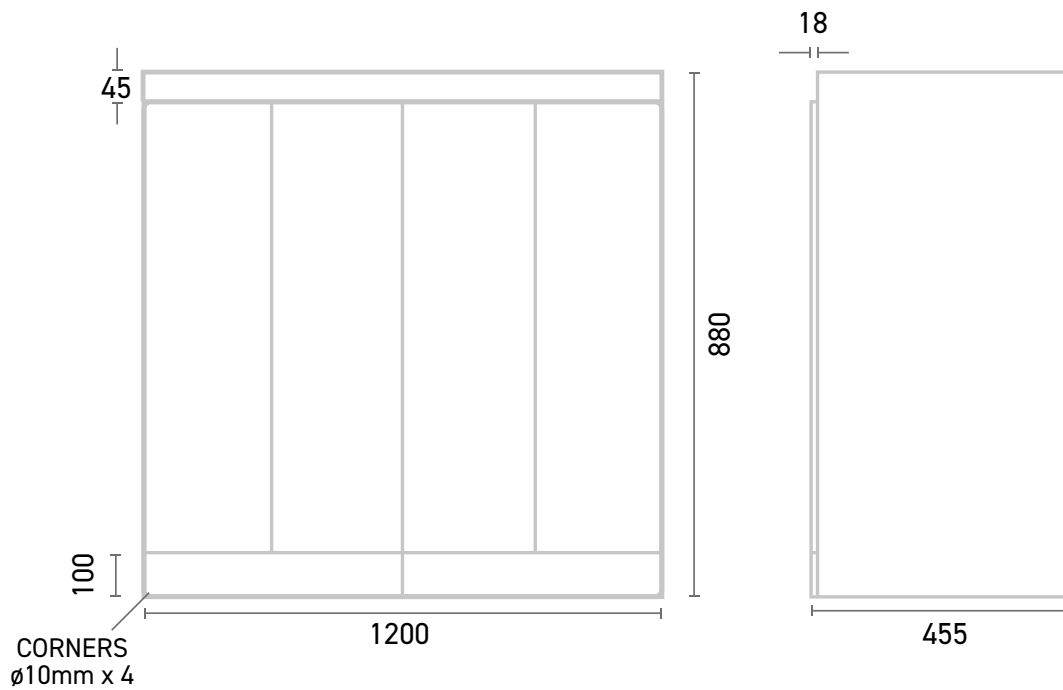

Range: Furniture  
 Type: Lune 120 Floor Standing Unit  
 Code: NL16  
 Version/Date: v1 01/24

Guarantee/Aftercare: During installation extra care must be taken to avoid damaging the fittings. We provide a guarantee against faulty manufacture or materials (excluding serviceable parts), providing they have been installed, cared for and used in accordance with our instructions and good plumbing practice.