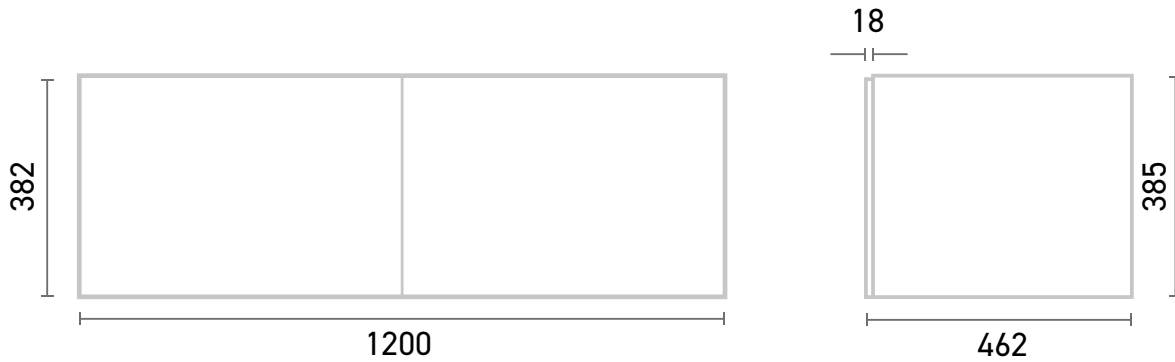

Range: Naturals Furniture

Type: 120 Double Wall Mounted Unit

Code: NN03

Version/Date: v1 01/24

Unit Colours:

Guarantee/Aftercare: During installation extra care must be taken to avoid damaging the fittings. We provide a guarantee against faulty manufacture or materials (excluding serviceable parts), providing they have been installed, cared for and used in accordance with our instructions and good plumbing practice.