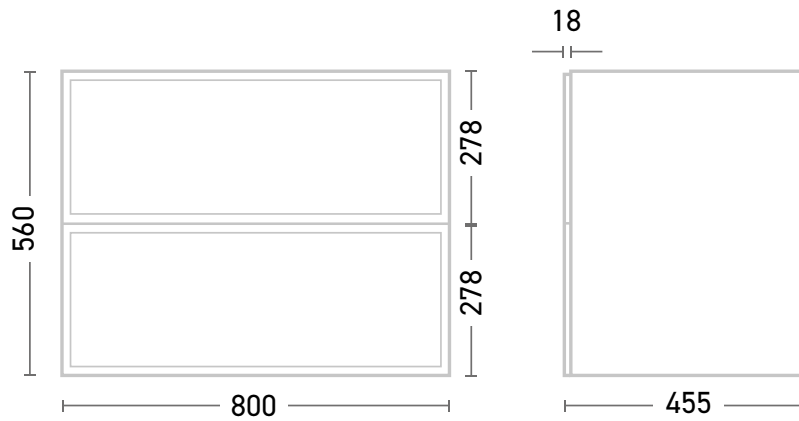

Range: Spectrum Furniture
 Type: 80 Wall Mounted Twin Drawer Unit
 Code: NS02MW
 Version/Date: v1 01/24

Basin Colours:

Guarantee/Aftercare: During installation extra care must be taken to avoid damaging the fittings. We provide a guarantee against faulty manufacture or materials (excluding serviceable parts), providing they have been installed, cared for and used in accordance with our instructions and good plumbing practice.