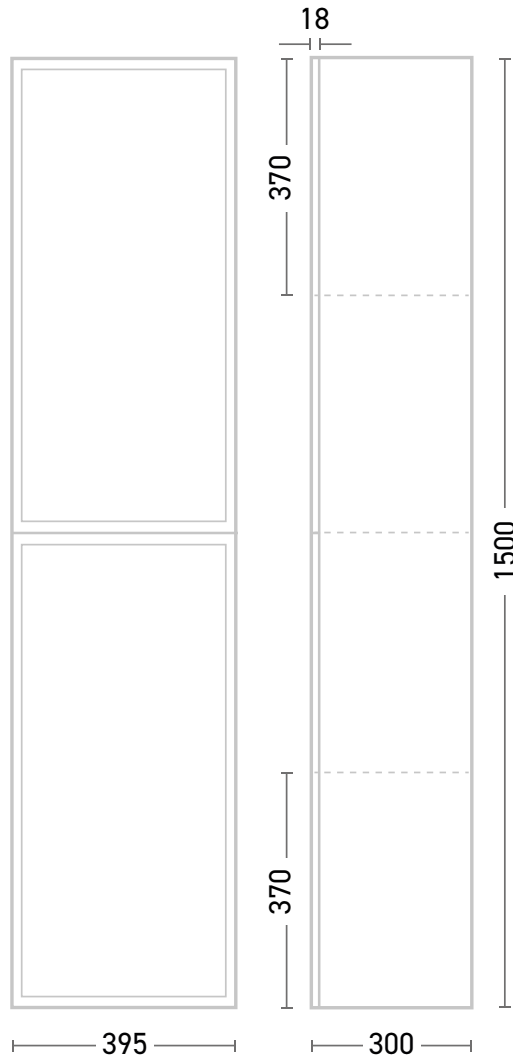

Range: Spectrum Furniture

Type: Twin Door Tall Unit

Code: NS03MW

Version/Date: v1 01/24

Unit Colour:

Matt White (MW)

Guarantee/Aftercare: During installation extra care must be taken to avoid damaging the fittings. We provide a guarantee against faulty manufacture or materials (excluding serviceable parts), providing they have been installed, cared for and used in accordance with our instructions and good plumbing practice.