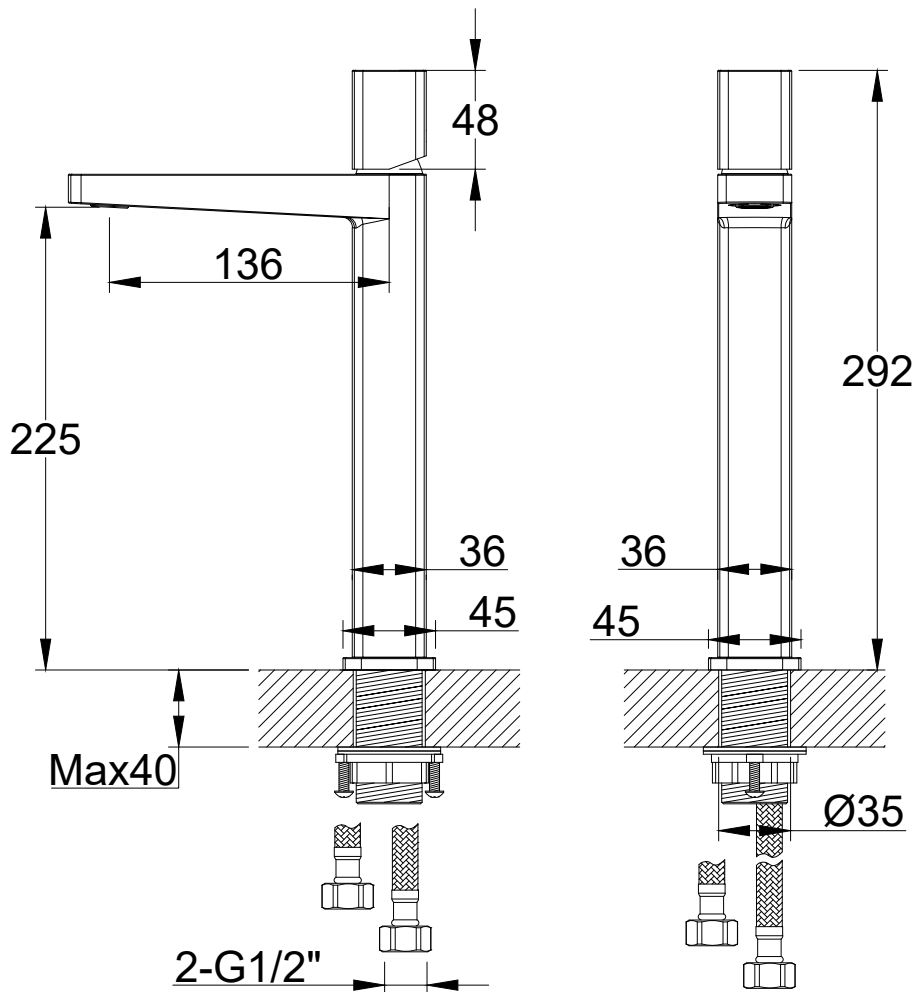

Range: Smooth Brassware

Type: Tall Basin Mono Mixer

Code: SM046 SM005

Version/Date: v1 01/24

Information:
Low Pressure.

Guarantee/Aftercare: During installation extra care must be taken to avoid damaging the fittings. We provide a guarantee against faulty manufacture or materials (excluding serviceable parts), providing they have been installed, cared for and used in accordance with our instructions and good plumbing practice. We recommend that all brassware is installed to allow access to serviceable parts as we cannot accept responsibility in the event that access is required.