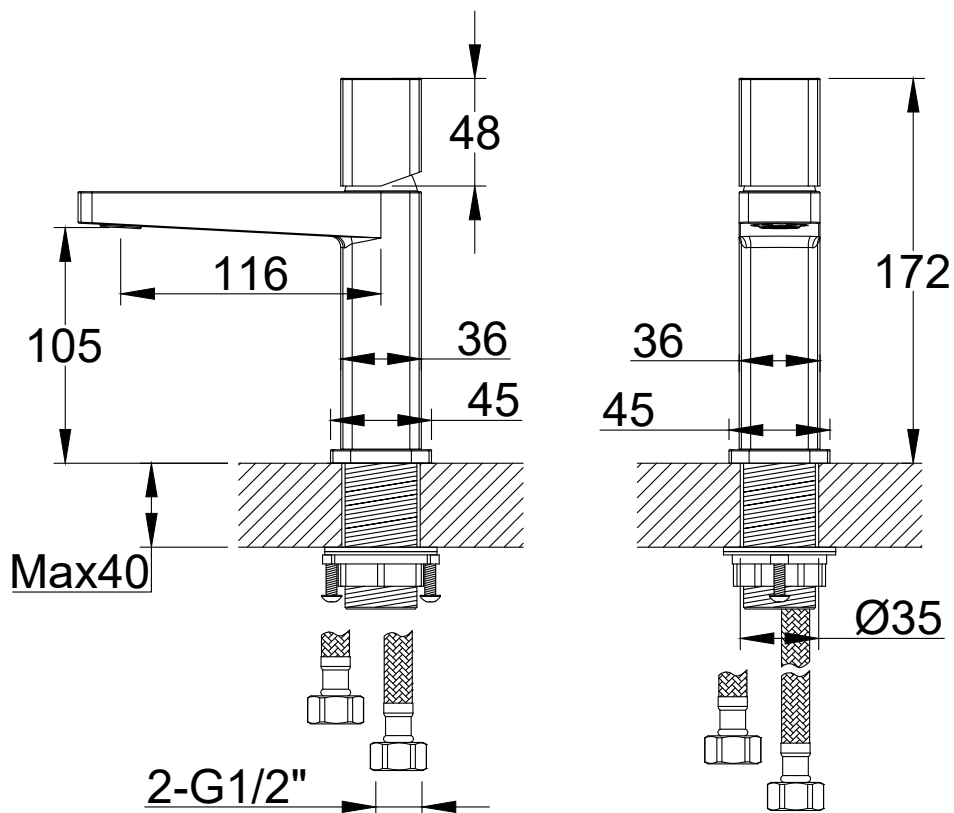

Range: Smooth Brassware

Type: Basin Mono Mixer

Code: SM047 SM009

Version/Date: v1 01/24

Information:
Low Pressure.

Guarantee/Aftercare: During installation extra care must be taken to avoid damaging the fittings. We provide a guarantee against faulty manufacture or materials (excluding serviceable parts), providing they have been installed, cared for and used in accordance with our instructions and good plumbing practice. We recommend that all brassware is installed to allow access to serviceable parts as we cannot accept responsibility in the event that access is required.