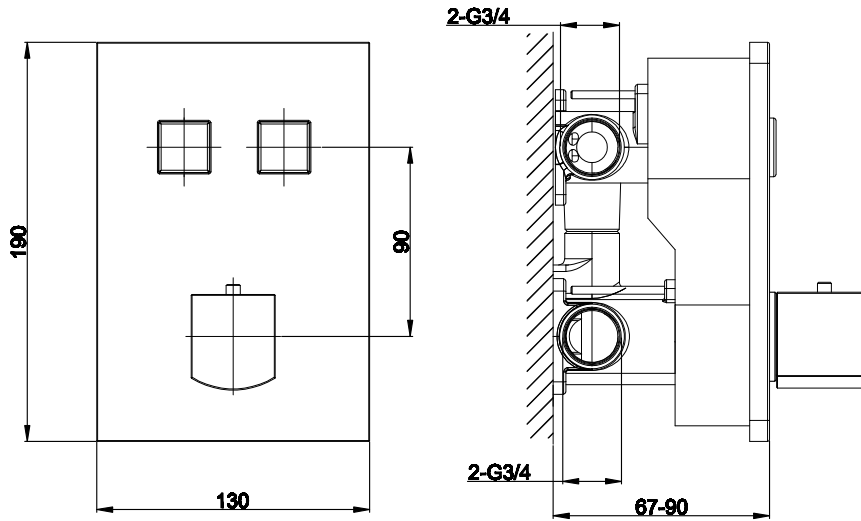

Range: Smooth Brassware

Type: Shower Packs

Code: SMS05 SMS15

Version/Date: v1 12/23

FLOW RATE CURVES :

Information:

High Pressure. Vernet Cartridge. Please be aware that if this valve is being installed with a pump, a negative head version is required to ensure the flow switches detect the valve being turned on.