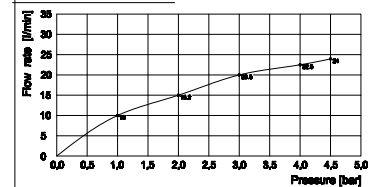

Range: Smooth Brassware

Type: Shower Packs

Code: SMS05 SMS15

Version/Date: v1 12/23

FLOW RATE CURVES :

Information:

High Pressure. Vernet Cartridge. Please be aware that if this valve is being installed with a pump, a negative head version is required to ensure the flow switches detect the valve being turned on.