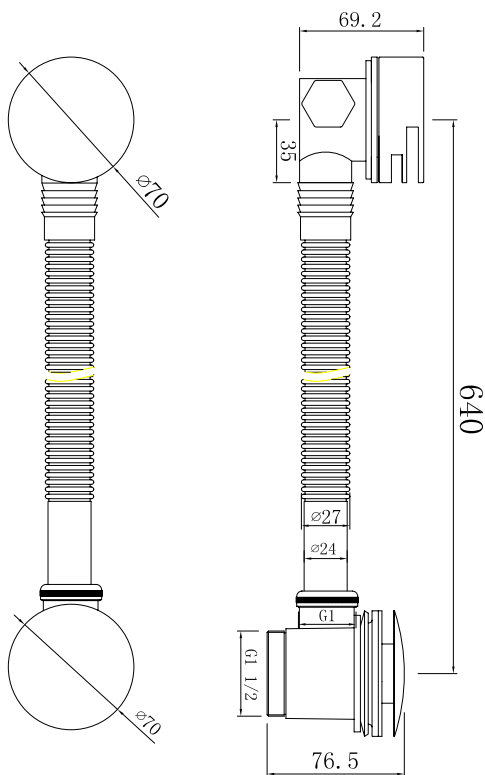

Range: Smooth Brassware

Type: Shower Packs

Code: SMS05 SMS15

Version/Date: v1 12/23

FLOW RATE CURVES :

Information:

High Pressure. Vernet Cartridge. Please be aware that if this valve is being installed with a pump, a negative head version is required to ensure the flow switches detect the valve being turned on.