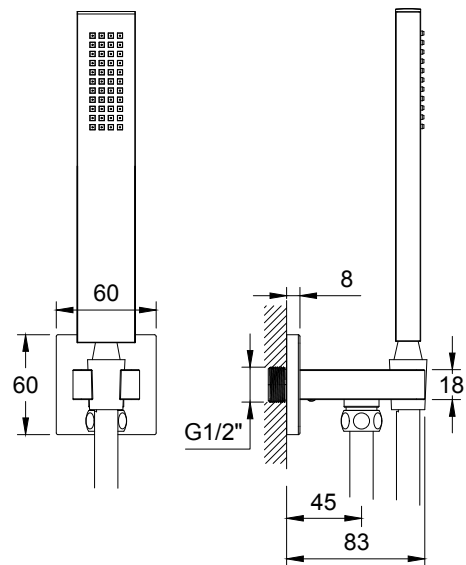

Range: Smooth Brassware

Type: Shower Packs

Code: SMS05 SMS15

Version/Date: v1 12/23

FLOW RATE CURVES :

Information:

High Pressure. Vernet Cartridge. Please be aware that if this valve is being installed with a pump, a negative head version is required to ensure the flow switches detect the valve being turned on.