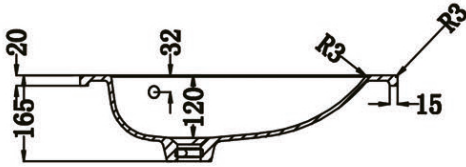

Range: Spectrum Furniture

Type: 60 Basin

Code: VB560 VB555 VB565

Version/Date: v1 01/24

-  Chrome Overflow Ring
-  Matt Black Overflow Ring
-  Brushed Brass Overflow Ring
-  Brushed Bronze Overflow Ring

Basin Colours: