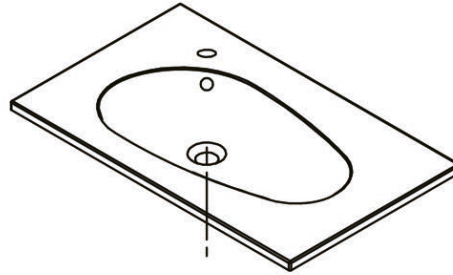

Range: Spectrum Furniture

Type: 60 Basin

Code: VB560 VB555 VB565

Version/Date: v1 01/24

-  Chrome Overflow Ring
-  Matt Black Overflow Ring
-  Brushed Brass Overflow Ring
-  Brushed Bronze Overflow Ring

Basin Colours: