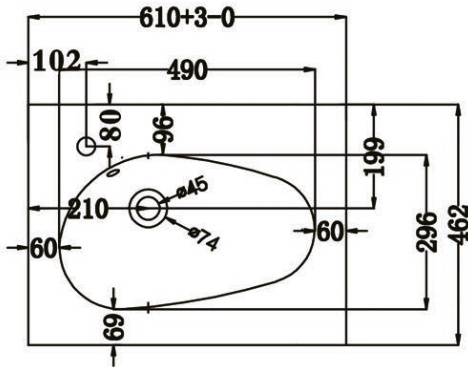

Range: Spectrum Furniture

Type: 60 Basin

Code: VB560 VB555 VB565

Version/Date: v1 01/24

-  Chrome Overflow Ring
-  Matt Black Overflow Ring
-  Brushed Brass Overflow Ring
-  Brushed Bronze Overflow Ring

Basin Colours: