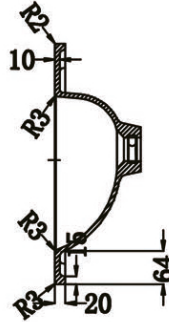

Range: Spectrum Furniture

Type: 60 Basin

Code: VB560 VB555 VB565

Version/Date: v1 01/24

-  Chrome Overflow Ring
-  Matt Black Overflow Ring
-  Brushed Brass Overflow Ring
-  Brushed Bronze Overflow Ring

Basin Colours: