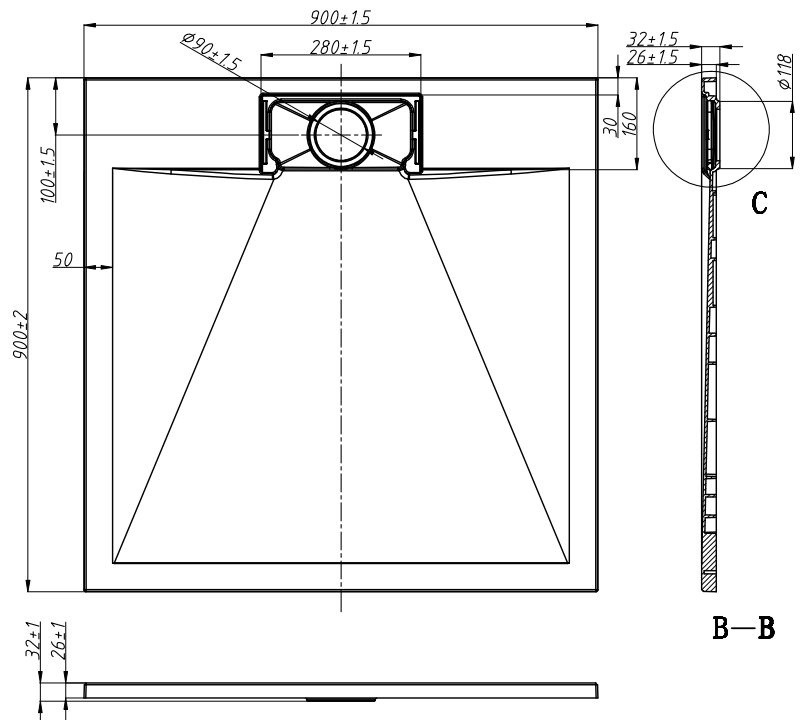

**PHOENIX**

THE RETAIL BRAND

TECHNICAL DATA SHEET

Range: Shower Trays

Type: X-Slate

Code: XSS8W XSS8B XSS9W XSS9B

Version/Date: v1 01/24

C  
1:2