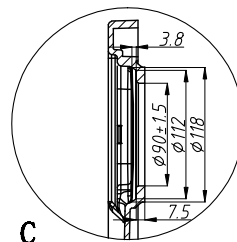

**PHOENIX**

THE RETAIL BRAND

TECHNICAL DATA SHEET

Range: Shower Trays

Type: X-Slate

Code: XSS8W XSS8B XSS9W XSS9B

Version/Date: v1 01/24

C  
1:2