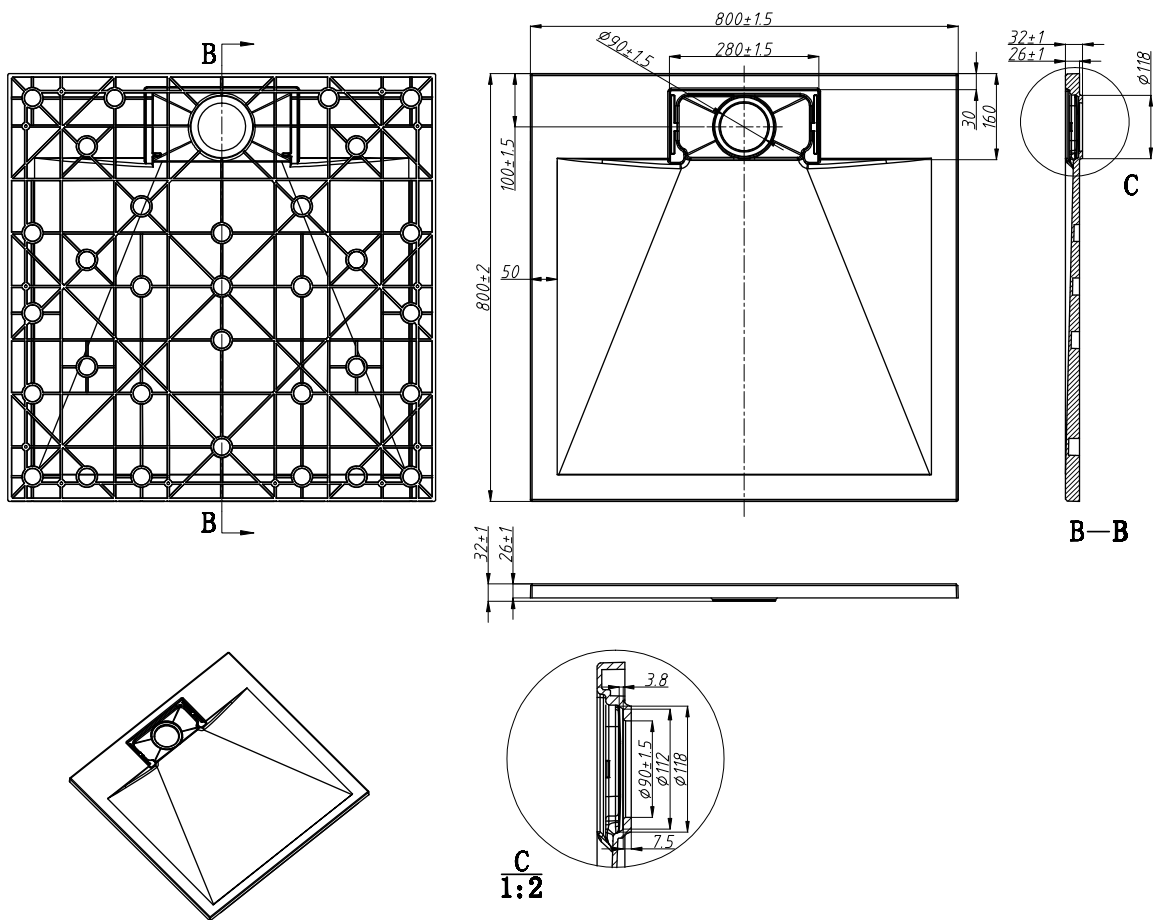

**PHOENIX**<sup>®</sup>

THE RETAIL BRAND

TECHNICAL DATA SHEET

Range: Shower Trays

Type: X-Slate

Code: XSS8W XSS8B XSS9W XSS9B

Version/Date: v1 01/24

**Guarantee/Aftercare:** During installation extra care must be taken to avoid damaging the fittings. We provide a guarantee against faulty manufacture or materials (excluding serviceable parts), providing they have been installed, cared for and used in accordance with our instructions and good plumbing practice. We recommend that all brassware is installed to allow access to serviceable parts as we cannot accept responsibility in the event that access is required.

**PHOENIX**

THE RETAIL BRAND

TECHNICAL DATA SHEET

Range: Shower Trays

Type: X-Slate

Code: XSS8W XSS8B XSS9W XSS9B

Version/Date: v1 01/24

C  
1:2