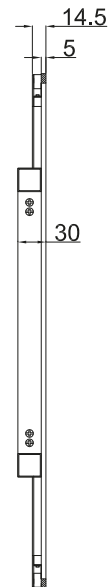

Range: Mirrors
Type: Konnex Pebble
Code: MI231
Version/Date: v1 05/24

Information:

Guarantee/Aftercare: During installation extra care must be taken to avoid damaging the fittings. We provide a guarantee against faulty manufacture or materials (excluding serviceable parts), providing they have been installed, cared for and used in accordance with our instructions and good plumbing practice. We recommend that all brassware is installed to allow access to serviceable parts as we cannot accept responsibility in the event that access is required.

Finishes: