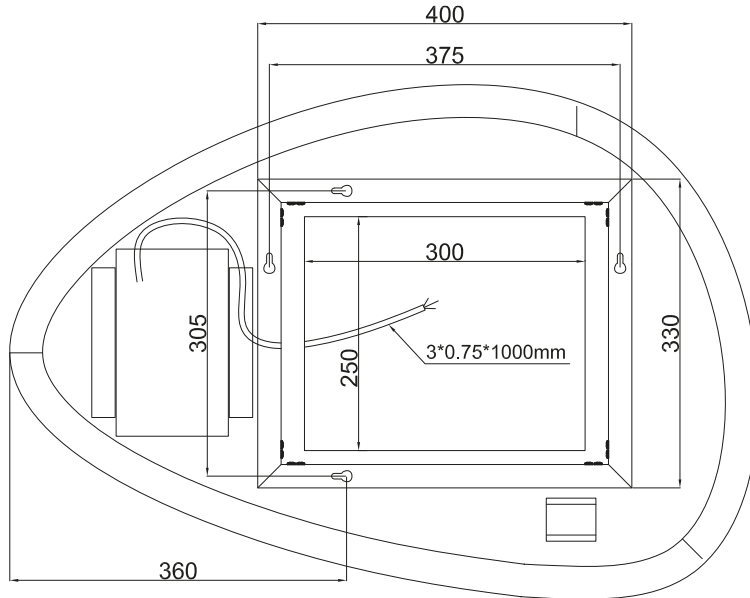

Range: Mirrors
Type: Konnex Pebble
Code: MI231
Version/Date: v1 05/24

Information:

Guarantee/Aftercare: During installation extra care must be taken to avoid damaging the fittings. We provide a guarantee against faulty manufacture or materials (excluding serviceable parts), providing they have been installed, cared for and used in accordance with our instructions and good plumbing practice. We recommend that all brassware is installed to allow access to serviceable parts as we cannot accept responsibility in the event that access is required.