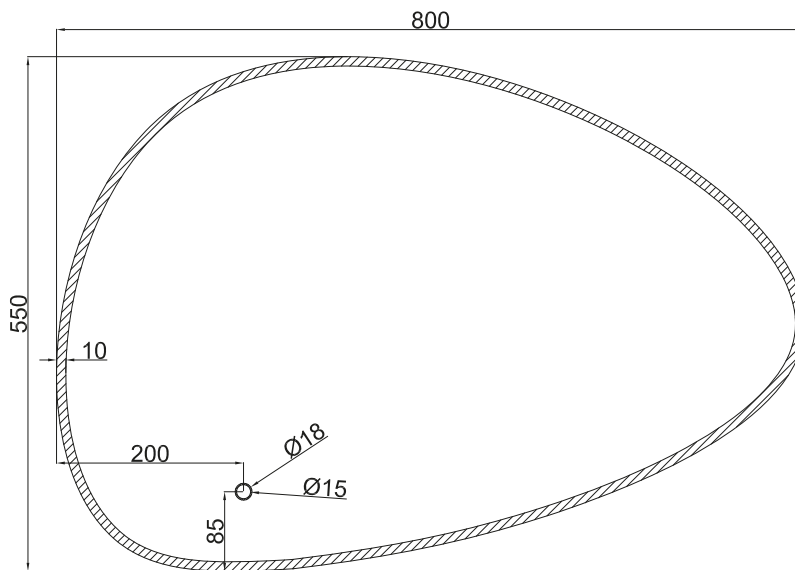

Range: Mirrors
Type: Konnex Pebble
Code: MI231
Version/Date: v1 05/24

Information:

Guarantee/Aftercare: During installation extra care must be taken to avoid damaging the fittings. We provide a guarantee against faulty manufacture or materials (excluding serviceable parts), providing they have been installed, cared for and used in accordance with our instructions and good plumbing practice. We recommend that all brassware is installed to allow access to serviceable parts as we cannot accept responsibility in the event that access is required.