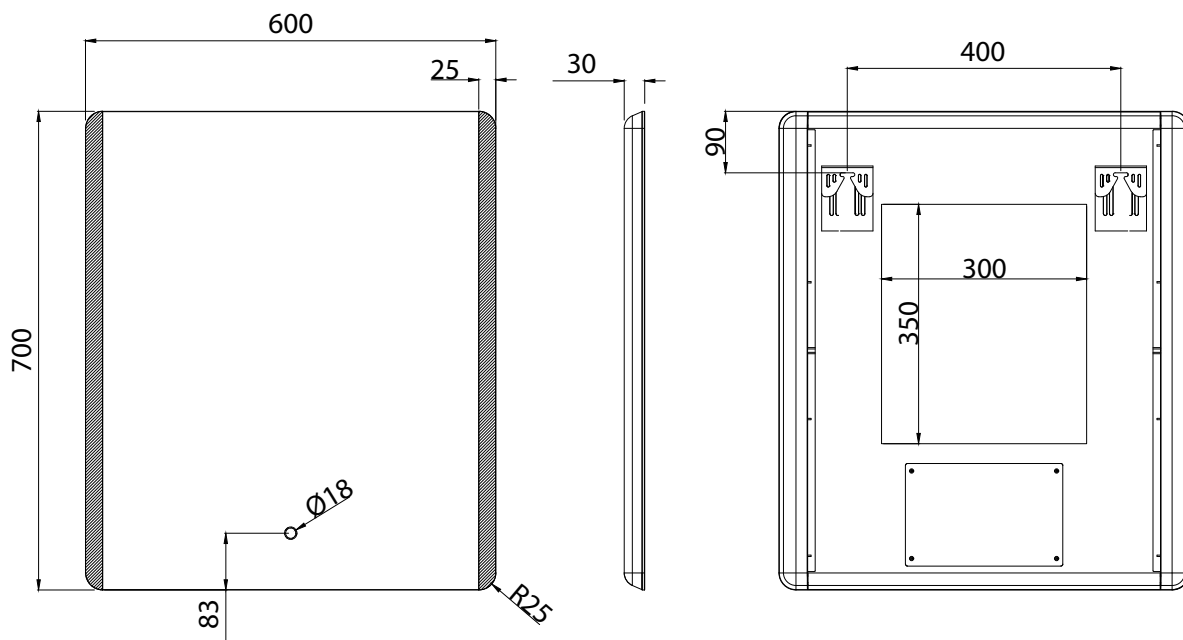

Range: Mirrors
 Type: Sima
 Code: MI240 MI241 MI242
 Version/Date: v1 08/24

MI240

Information:

Guarantee/Aftercare: During installation extra care must be taken to avoid damaging the fittings. We provide a guarantee against faulty manufacture or materials (excluding serviceable parts), providing they have been installed, cared for and used in accordance with our instructions and good plumbing practice. We recommend that all brassware is installed to allow access to serviceable parts as we cannot accept responsibility in the event that access is required.