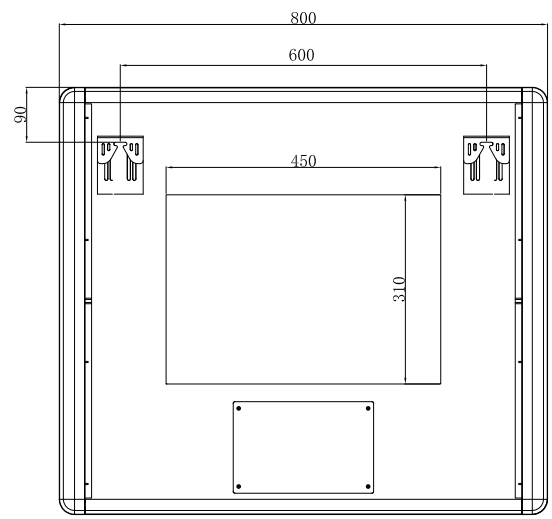

MI242

Information:

Guarantee/Aftercare: During installation extra care must be taken to avoid damaging the fittings. We provide a guarantee against faulty manufacture or materials (excluding serviceable parts), providing they have been installed, cared for and used in accordance with our instructions and good plumbing practice. We recommend that all brassware is installed to allow access to serviceable parts as we cannot accept responsibility in the event that access is required.

Finishes: