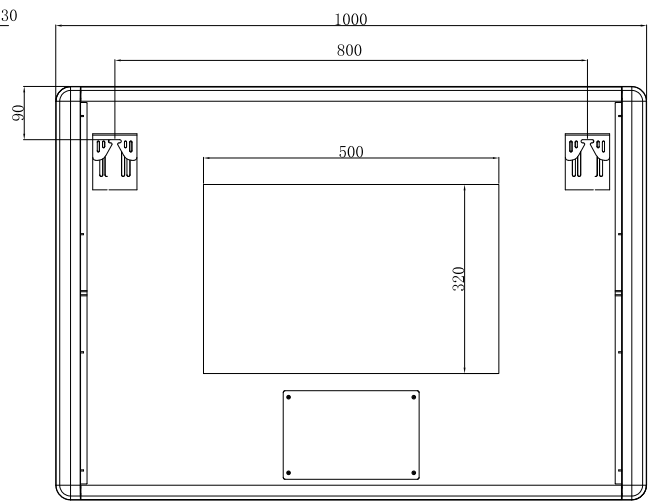

Information:

Guarantee/Aftercare: During installation extra care must be taken to avoid damaging the fittings. We provide a guarantee against faulty manufacture or materials (excluding serviceable parts), providing they have been installed, cared for and used in accordance with our instructions and good plumbing practice. We recommend that all brassware is installed to allow access to serviceable parts as we cannot accept responsibility in the event that access is required.

Finishes: