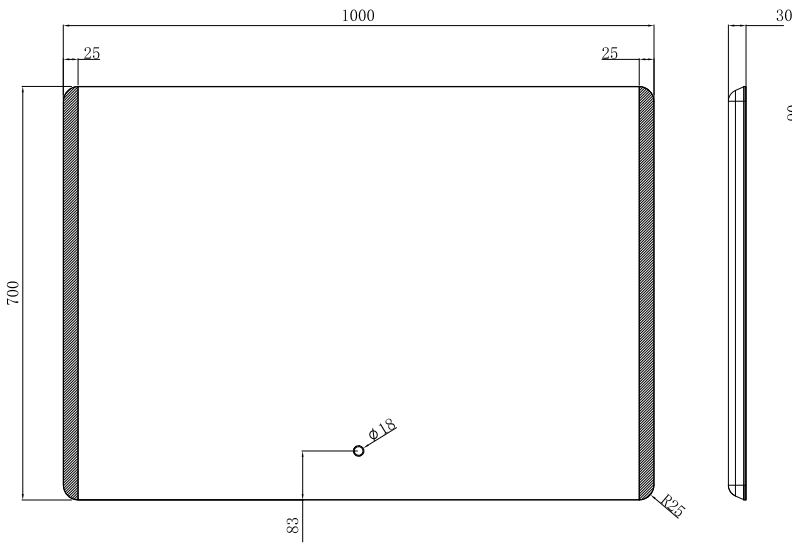

MI242

Information:

Guarantee/Aftercare: During installation extra care must be taken to avoid damaging the fittings. We provide a guarantee against faulty manufacture or materials (excluding serviceable parts), providing they have been installed, cared for and used in accordance with our instructions and good plumbing practice. We recommend that all brassware is installed to allow access to serviceable parts as we cannot accept responsibility in the event that access is required.

Finishes: