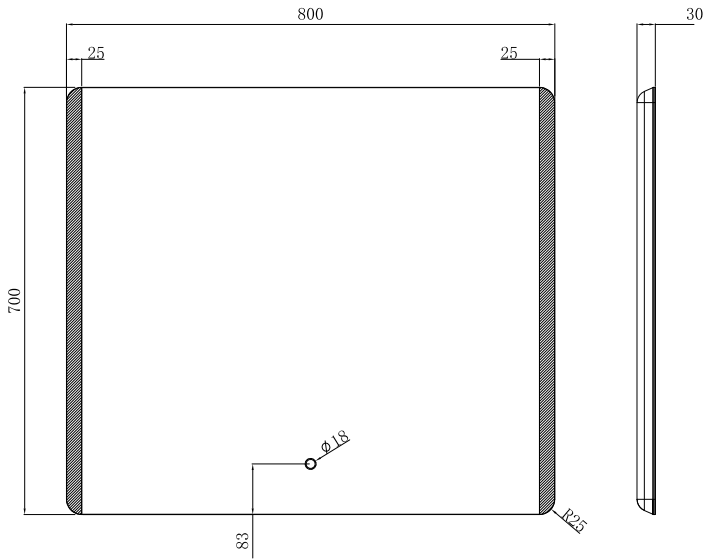

MI241

Information:

Guarantee/Aftercare: During installation extra care must be taken to avoid damaging the fittings. We provide a guarantee against faulty manufacture or materials (excluding serviceable parts), providing they have been installed, cared for and used in accordance with our instructions and good plumbing practice. We recommend that all brassware is installed to allow access to serviceable parts as we cannot accept responsibility in the event that access is required.

Finishes: