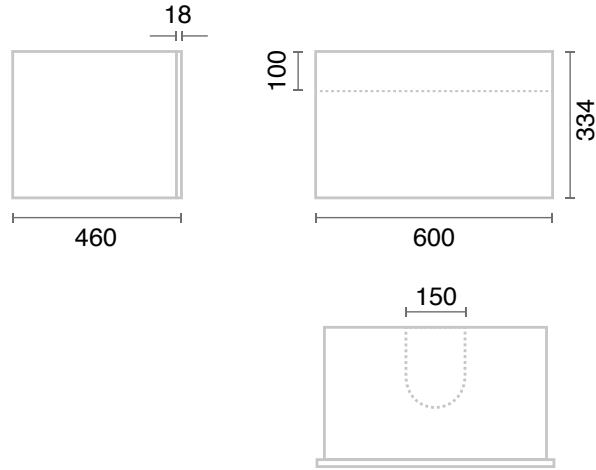

Range: Furniture - Art  
 Type: Single Drawer Wall Unit  
 Code: NA01 NA02  
 Version/Date: v1 06/24

**Guarantee/Aftercare:** During installation extra care must be taken to avoid damaging the fittings. We provide a guarantee against faulty manufacture or materials (excluding serviceable parts), providing they have been installed, cared for and used in accordance with our instructions and good plumbing practice.