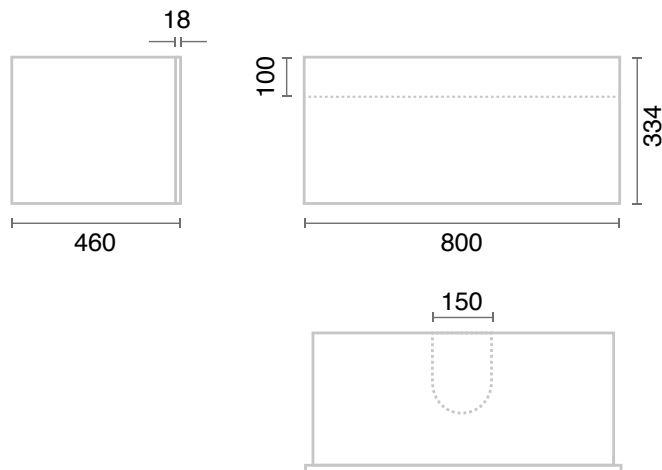

Range: Furniture - Art  
 Type: Single Drawer Wall Unit  
 Code: NA01 NA02  
 Version/Date: v1 06/24

**Guarantee/Aftercare:** During installation extra care must be taken to avoid damaging the fittings. We provide a guarantee against faulty manufacture or materials (excluding serviceable parts), providing they have been installed, cared for and used in accordance with our instructions and good plumbing practice.