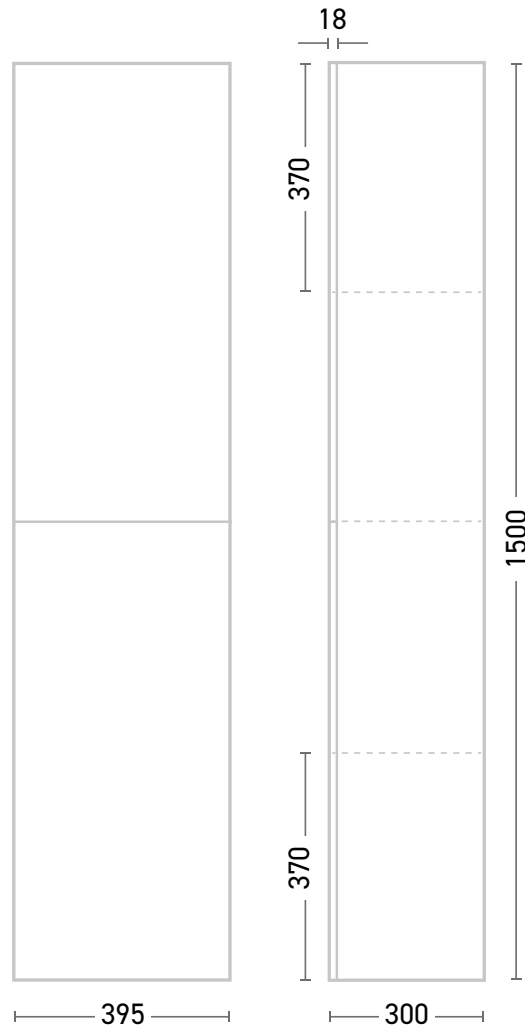

Range: Furniture - Art  
 Type: Twin Door Tall Wall Unit  
 Code: NA03  
 Version/Date: v1 06/24

Guarantee/Aftercare: During installation extra care must be taken to avoid damaging the fittings. We provide a guarantee against faulty manufacture or materials (excluding serviceable parts), providing they have been installed, cared for and used in accordance with our instructions and good plumbing practice.