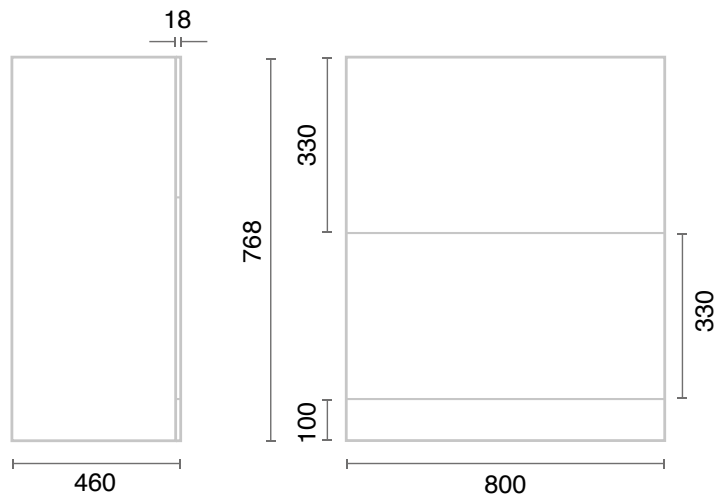

Range: Furniture - Art
 Type: Twin Drawer Floor Unit
 Code: NA04 NA05
 Version/Date: v1 06/24

Guarantee/Aftercare: During installation extra care must be taken to avoid damaging the fittings. We provide a guarantee against faulty manufacture or materials (excluding serviceable parts), providing they have been installed, cared for and used in accordance with our instructions and good plumbing practice.