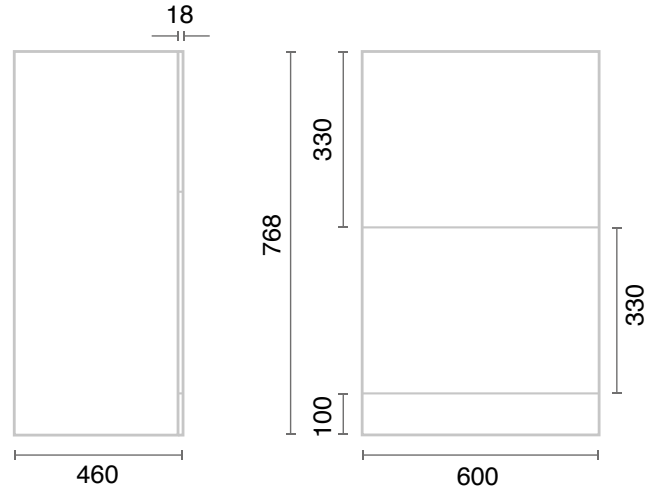

Range: Furniture - Art
 Type: Twin Drawer Floor Unit
 Code: NA04 NA05
 Version/Date: v1 06/24

Guarantee/Aftercare: During installation extra care must be taken to avoid damaging the fittings. We provide a guarantee against faulty manufacture or materials (excluding serviceable parts), providing they have been installed, cared for and used in accordance with our instructions and good plumbing practice.